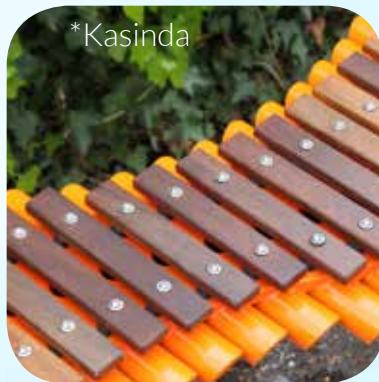

*Kasinda

(* Lead times may vary)