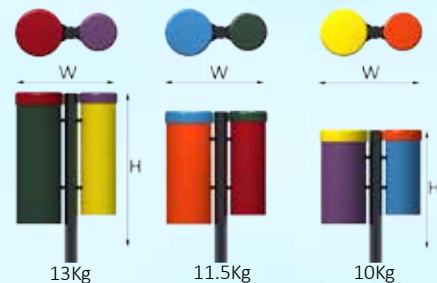

Congas

Trio (3 Pairs)
Individual (1 pair)

We've taken the traditional conga drum and added our own twist to bring drumming and music making to the great outdoors. These drums really do sound as good as they look and combine outstanding playability with high energy, a wonderful sound and unmistakable visual appeal.

**Also available with Heavy Duty ABS caps - 33% thicker than standard. Recommended for public and high use areas.