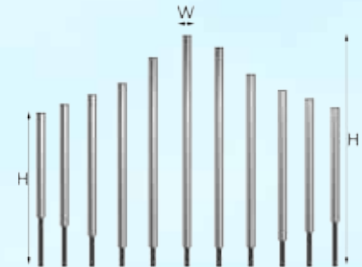

x4					134kg	cm	in
					Width	10	4
					Min Height	156	61
					Max Height	235	93