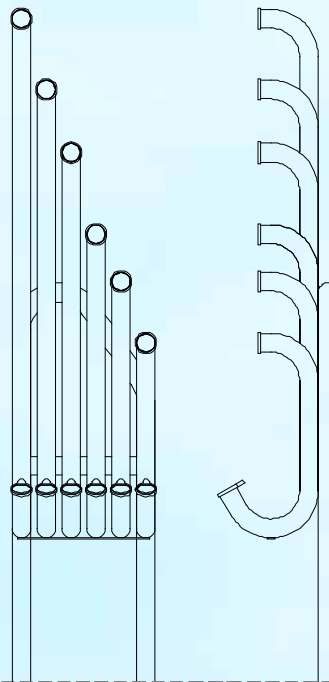

Tembos

Quirky, intriguing with a great sound, these plosive aerophones never fail to excite and delight. Simply strike them with the paddles, then as the air begins its journey along the tube, the (pretty funky) resonant tone will be heard. Available in three different tunings.

C Major Pentatonic
C3-C4

 x2			
* leadtime may be 6 weeks	Pentatonic	Diatonic	Blues
	80kg Length 58 Width 53 Max Height 273	100kg Length 79 Width 53 Max Height 273	110kg Length 68 Width 53 Max Height 367
	cm 23 21 107	cm 31 21 107	cm 27 21 144