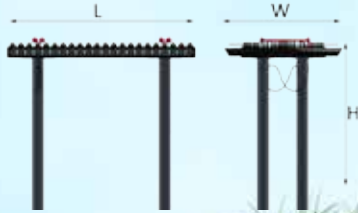

x4					26kg	cm	in
					Length	110	43
					Width	85	35
					Max Height	85	34