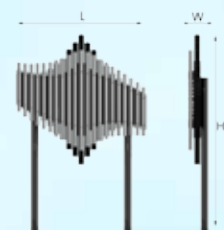

x4					30kg	cm	in
					Length	140	55
					Width	12	5
					Max Height	180	71