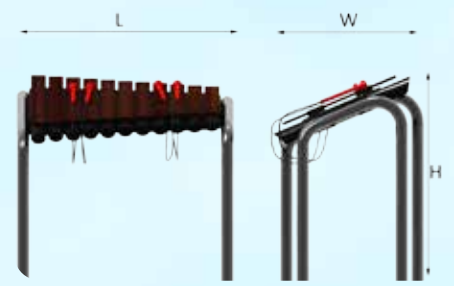

[View Video](#)

 x4					38kg	cm	in
					Length	183	72
					Width	122	48
					Max Height	112	44

View Video

Grand Marimba

C Major Pentatonic C3-C5

Producing a strong, deep, resonant sound this substantial outdoor instrument is perfect as creative playground equipment, for music lessons or therapy sessions. The big wooden keys are reassuringly simple to play and the Grand Marimba is perfect for improvising and experimenting with music in the fresh air.