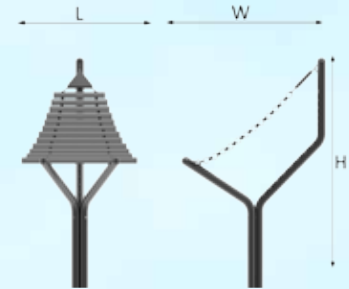

x2	✓	✓	✗	✓	19kg	cm	in
					Length	70	28
					Width	86	34
					Max Height	155	61