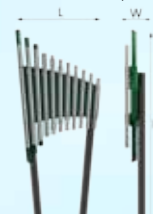

Cherub

C Major Pentatonic C4-C6

The Cherub's melodious bells ring aloud with 11 tubular bells made from hand tuned, heavy duty anodised aluminium. Cherub can be wall mounted or affixed to posts for easy installation into any surface. The Cherub has often been called The Wing as when mirrored, it closely resembles the wings of an Angel hence the inspiration for the name.

** This instrument is also available with aluminium resonators between heavy duty HDPE Sheets - only available in black.

Highly recommended for public and high use areas.

View Video