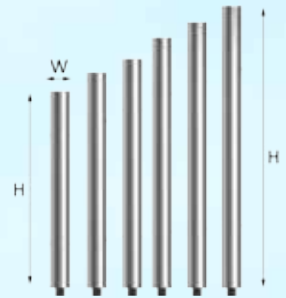

 x2					57kg	cm	in
					Width	10	4
					Min Height	160	63
					Max Height	220	87

View Video

Emperor Chimes

Set of 6 Chimes C Major Pentatonic C3-C4
Set of 3 Chimes C Major Chord C3,E3,G3

These big, bold, beautiful chimes are the ultimate in outdoor musical chimes. With the largest standing over 2.5m (8ft) in height, these huge chimes produce a deep sonorous sound and excellent sustain.