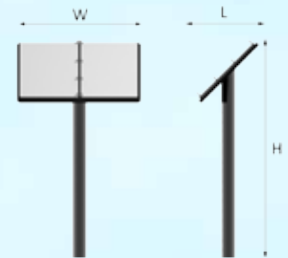

** This instrument is also available with aluminium resonators between heavy duty HDPE Sheets - only available in black.

Highly recommended for public and high use areas.

[View Video](#)

 x2					<table border="0"> <tr> <td>30kg</td> <td>cm</td> <td>in</td> </tr> <tr> <td>Length</td> <td>75</td> <td>30</td> </tr> <tr> <td>Width</td> <td>55</td> <td>22</td> </tr> <tr> <td>Max Height</td> <td>84</td> <td>33</td> </tr> </table>	30kg	cm	in	Length	75	30	Width	55	22	Max Height	84	33
30kg	cm	in															
Length	75	30															
Width	55	22															
Max Height	84	33															

The Music Book is available with two music sheets (four tunes) or four music sheets (eight tunes). There are a variety of tunes available. A great way of learning to read music.

					19kg	cm	in
					Length	36	28
					Width	70	34
					Max Height	130	61