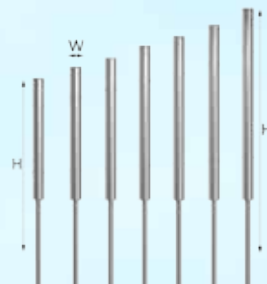

 x2					57kg	cm	in
					Width	10	4
					Min Height	160	63
					Max Height	220	87

View Video

Emperor Chimes

Set of 6 Chimes C Major Pentatonic C3-C4
Set of 3 Chimes C Major Chord C3,E3,G3

These big, bold, beautiful chimes are the ultimate in outdoor musical chimes. With the largest standing over 2.5m (8ft) in height, these huge chimes produce a deep sonorous sound and excellent sustain.