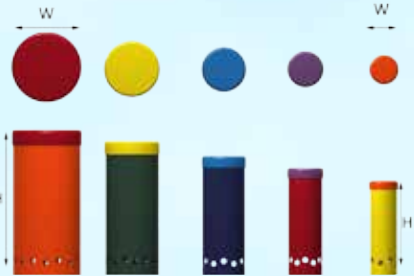

**Also available with Heavy Duty ABS caps - 33% thicker than standard. Recommended for public and high use areas.

					44kg	cm	in
					Width	16-40	6-16
					Min Height	55	23
					Max Height	85	34

View Video