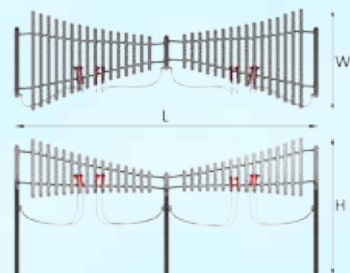

 x2					19kg	cm	in
					Length	73	29
					Width	29	12
					Max Height	153	60

View Video

Papilio Bells

C Major Pentatonic C4-C7

Papilio - with a name derived from the resemblance of its elegant shape to that of the Butterfly, the Papilio is a tubular bell type metallophone constructed using notes of anodised aluminium tubes, suspended by stainless steel cables and supported by a stainless steel frame. The Papilio can easily be played by 4 players, spanning over 2.4m (8ft).