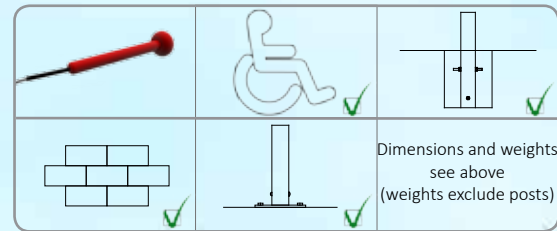

[View Video](#)

Freechimes

Freechimes are practical, durable and stylish with a wonderful melody and sustain that will liven up any outdoor area. Available individually, in preset arrangements or as a full symphony ranging from 1.5m (5ft) C3 to the smallest C6 at just 0.5m (18")