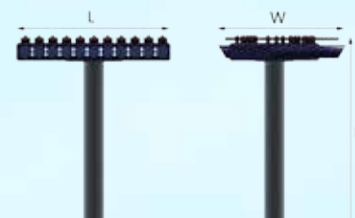

Cadenza

C Major Pentatonic C4-C6

Small and captivating, perfect for one player but comfy enough for two. This cheerful instrument makes a commanding sound and will delight players and listeners alike.

** This instrument is also available with aluminium resonators between heavy duty HDPE Sheets - only available in black.

Highly recommended for public and high use areas.

Maya