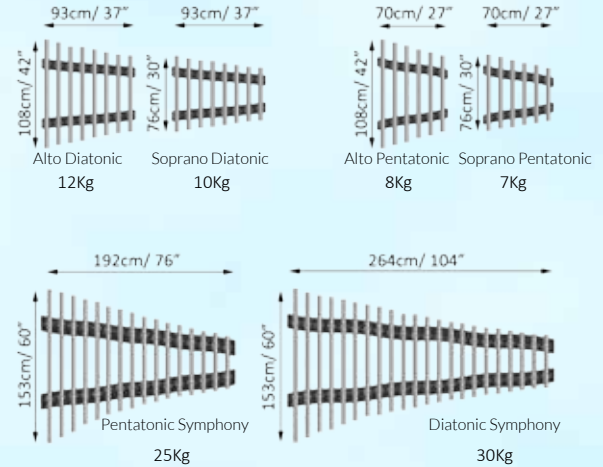

[View Video](#)

Freechimes

Freechimes are practical, durable and stylish with a wonderful melody and sustain that will liven up any outdoor area. Available individually, in preset arrangements or as a full symphony ranging from 1.5m (5ft) C3 to the smallest C6 at just 0.5m (18")