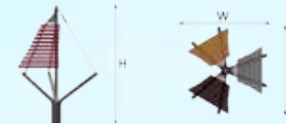

x6					55kg	cm	in
					Length	130	51
					Width	130	51
					Max Height	155	61