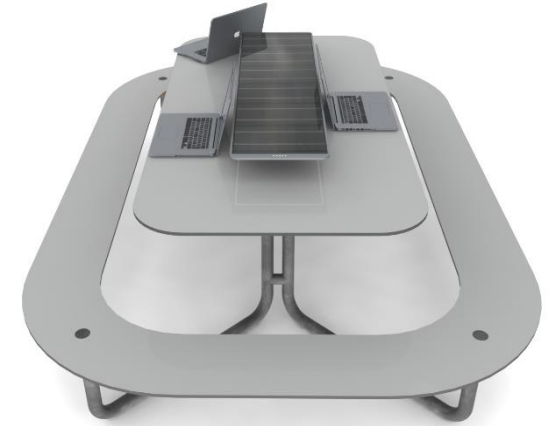

The 16 exercises

SATELLITE
#152

LOOP LIGHT #136

PLATEAU

HPL + hot galvanized frame

Maintenance free

Sociable, seats up to 12

Colours both muted and bright

Urban work space

Danish design

PLATEAU #177

PLATEAU "L" and/or "I"

PLATEAU TECH HUB

Technical attachment

- Bluetooth sound
 - Light
 - USB charger
 - 230V charger
-
- solar driven
 - eventually 230V

STEEL PRODUCTS