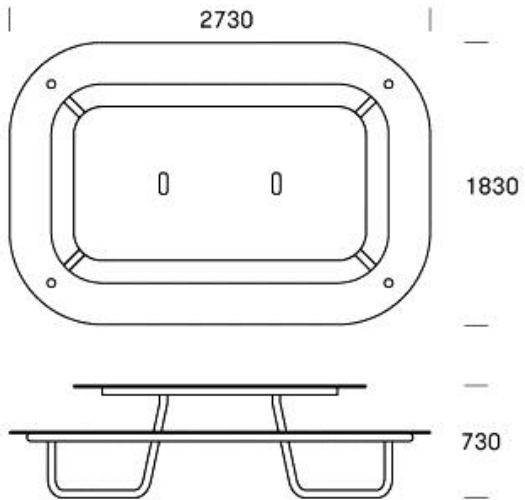

PLATEAU #177