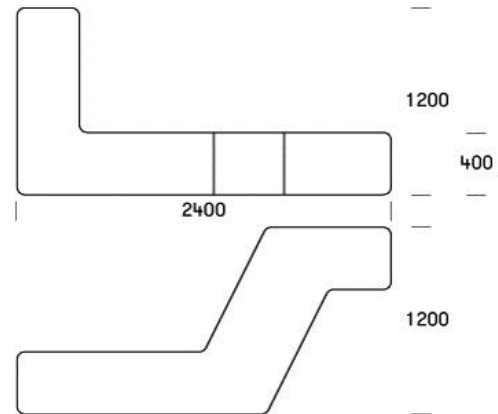

#174

Playfield 1: 10 Loop Line + 4 Loop Corner

Playfield 2: 24 Loop Line + 4 Loop Corner

Playfield 3: 32 Loop Line + 4 Loop Corner

Playfield 4: 40 Loop Line + 4 Loop Corner

BOA
#139

FITSTATION #149

FITSTATION #149

The 16 exercises

SATELLITE
#152

LOOP LIGHT #136

PLATEAU

HPL + hot galvanized frame

Maintenance free

Sociable, seats up to 12

Colours both muted and bright