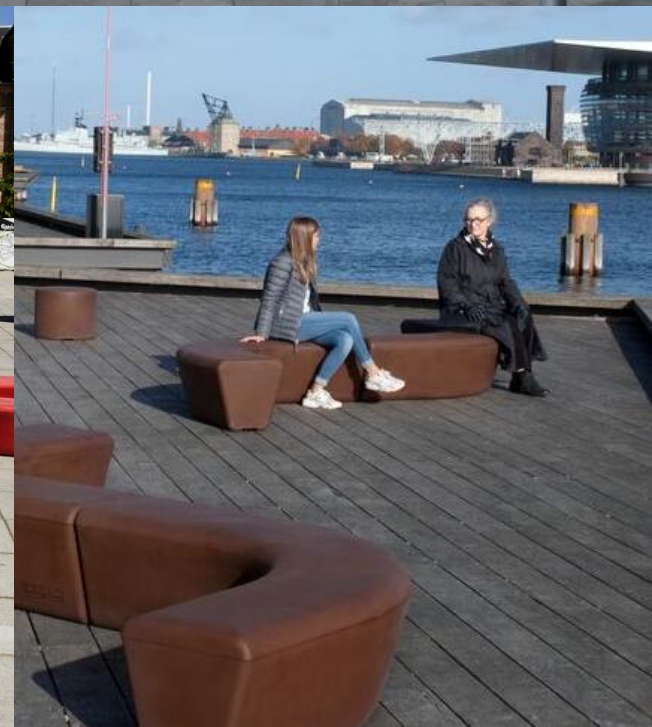

COMBINATIONS

ALL
AGES

ALL
PLACES

LOOP
FAMILY
colours

LOOP FAMILY fixation

BRACKETS (GROUND)

BRACKETS (SURFACE)

Loop (37 kg)
+ 250 kg sand
or
+ 250 liter water