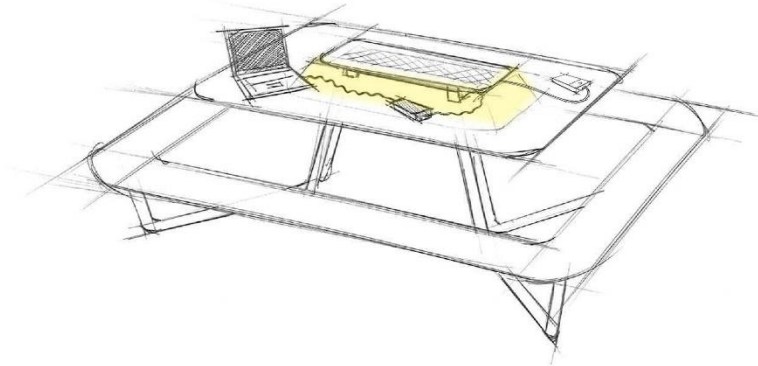

The 16 exercises

SATELLITE
#152

LOOP LIGHT #136

PLATEAU

HPL + hot galvanized frame

Maintenance free

Sociable, seats up to 12

Colours both muted and bright

Urban work space

Danish design

PLATEAU #177

PLATEAU "L" and/or "I"

PLATEAU TECH HUB

Technical attachment

- Bluetooth sound
 - Light
 - USB charger
 - 230V charger
-
- solar driven
 - eventually 230V

STEEL PRODUCTS