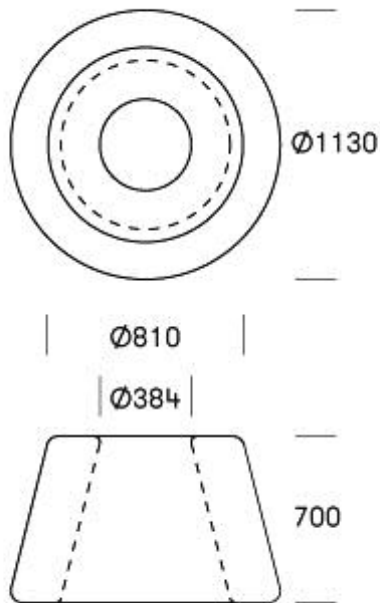

This means they are approved as playground equipment,
go ahead and play crazy...

LOOP #135

HOP OP
#141
HOP OP 500
#157

LOOP CONE:
BACKREST
TABLE
PLANTER
#169

LOOP ARC #137

LOOP CORNER #140

LOOP LINE #140

LOOP PLAYFIELD: LOOP LINE + LOOP CORNER