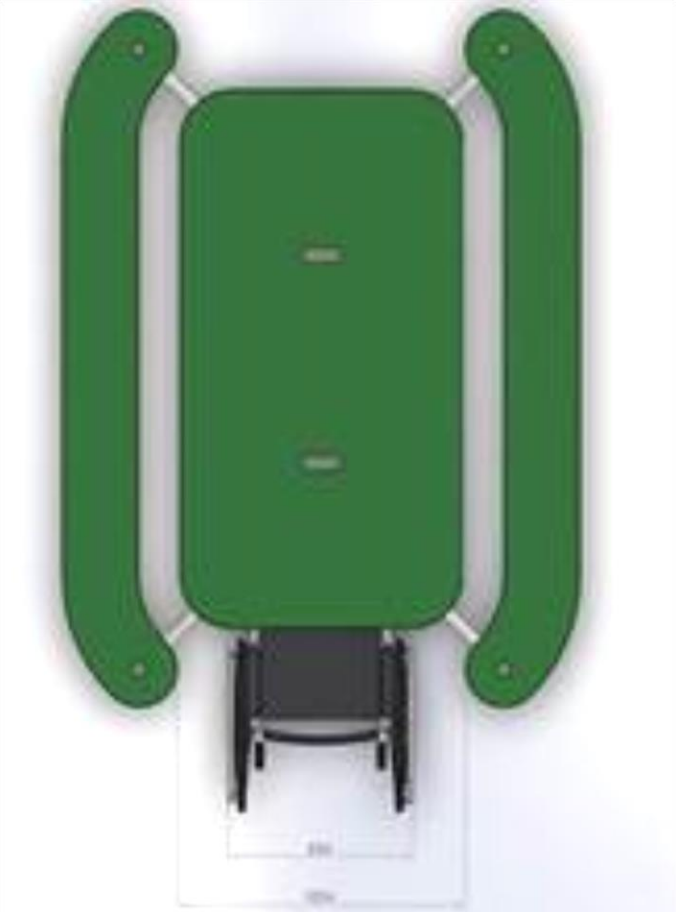

The 16 exercises

SATELLITE
#152

LOOP LIGHT #136

PLATEAU

HPL + hot galvanized frame

Maintenance free

Sociable, seats up to 12

Colours both muted and bright

Urban work space

Danish design

PLATEAU #177

PLATEAU "L" and/or "I"

PLATEAU TECH HUB

Technical attachment

- Bluetooth sound
 - Light
 - USB charger
 - 230V charger
-
- solar driven
 - eventually 230V

STEEL PRODUCTS