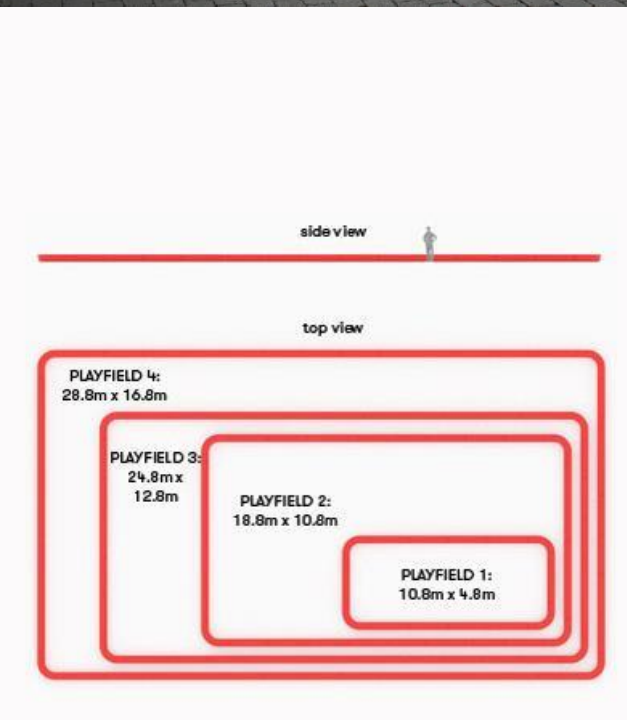

COMBINATIONS

ALL
AGES

ALL
PLACES

LOOP
FAMILY
colours

LOOP FAMILY fixation

BRACKETS (GROUND)

BRACKETS (SURFACE)

Loop (37 kg)
+ 250 kg sand
or
+ 250 liter water

This means they are approved as playground equipment,
go ahead and play crazy...

LOOP #135

HOP OP
#141
HOP OP 500
#157

LOOP CONE:
BACKREST
TABLE
PLANTER
#169

LOOP ARC #137

LOOP CORNER #140

LOOP LINE #140

LOOP PLAYFIELD: LOOP LINE + LOOP CORNER

#174

Playfield 1: 10 Loop Line + 4 Loop Corner

Playfield 2: 24 Loop Line + 4 Loop Corner

Playfield 3: 32 Loop Line + 4 Loop Corner

Playfield 4: 40 Loop Line + 4 Loop Corner

BOA
#139

FITSTATION #149

FITSTATION #149