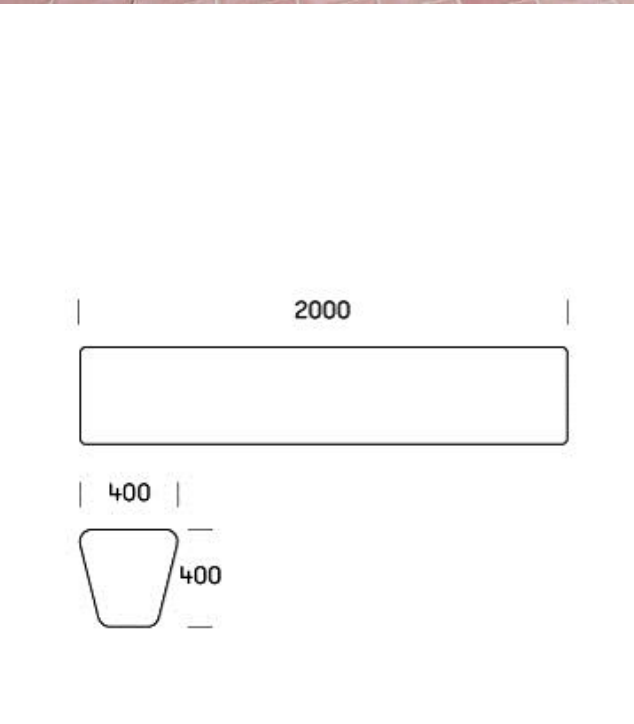

This means they are approved as playground equipment,
go ahead and play crazy...

LOOP #135

HOP OP
#141
HOP OP 500
#157

LOOP CONE:
BACKREST
TABLE
PLANTER
#169

LOOP ARC #137

LOOP CORNER #140

LOOP LINE #140

LOOP PLAYFIELD: LOOP LINE + LOOP CORNER