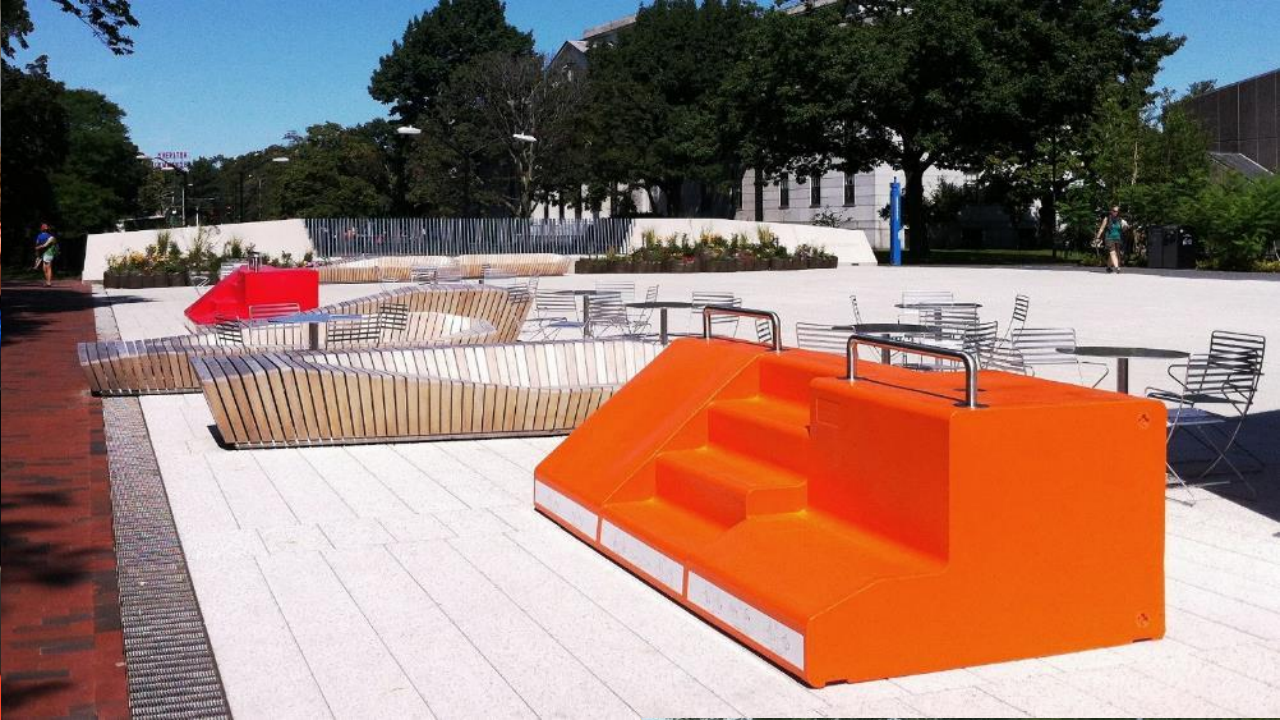

This means they are approved as playground equipment,
go ahead and play crazy...

LOOP #135

HOP OP
#141
HOP OP 500
#157

LOOP CONE:
BACKREST
TABLE
PLANTER
#169

LOOP ARC #137

LOOP CORNER #140

LOOP LINE #140

LOOP PLAYFIELD: LOOP LINE + LOOP CORNER

#174

Playfield 1: 10 Loop Line + 4 Loop Corner

Playfield 2: 24 Loop Line + 4 Loop Corner

Playfield 3: 32 Loop Line + 4 Loop Corner

Playfield 4: 40 Loop Line + 4 Loop Corner

BOA
#139

FITSTATION #149

FITSTATION #149

The 16 exercises

SATELLITE
#152

LOOP LIGHT #136

PLATEAU

HPL + hot galvanized frame

Maintenance free

Sociable, seats up to 12

Colours both muted and bright