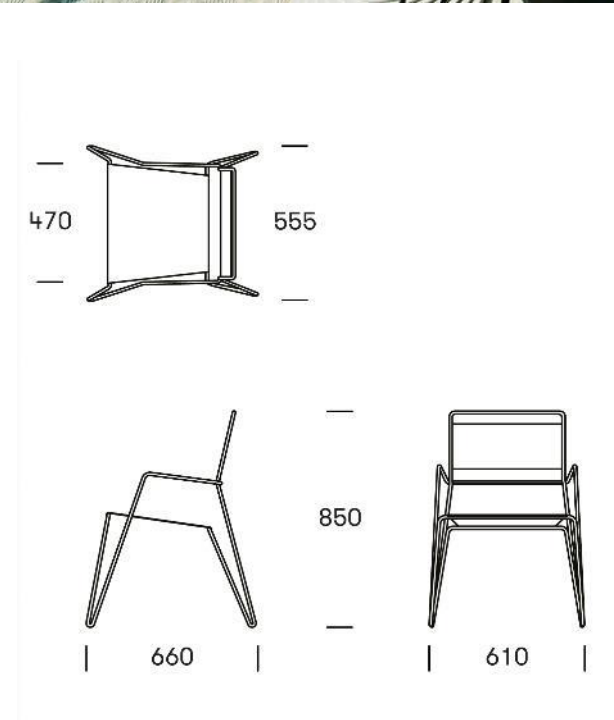

AMAGER CHAIR #129