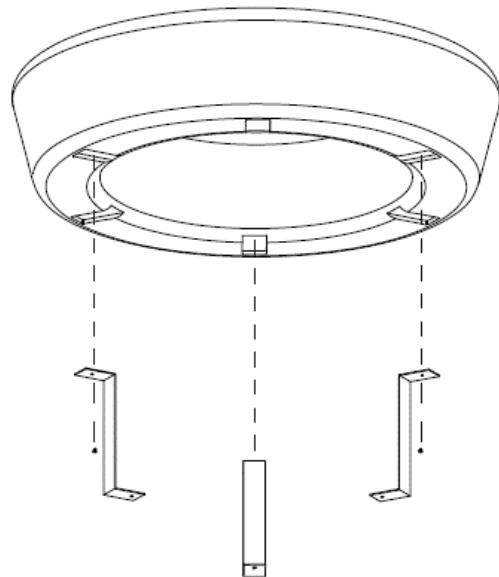

COMBINATIONS

ALL
AGES

ALL
PLACES

LOOP
FAMILY
colours

LOOP FAMILY fixation

BRACKETS (GROUND)

BRACKETS (SURFACE)

Loop (37 kg)
+ 250 kg sand
or
+ 250 liter water