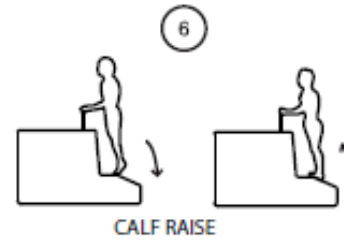

This means they are approved as playground equipment,
go ahead and play crazy...

LOOP #135

HOP OP
#141
HOP OP 500
#157

LOOP CONE:
BACKREST
TABLE
PLANTER
#169

LOOP ARC #137

LOOP CORNER #140

LOOP LINE #140

LOOP PLAYFIELD: LOOP LINE + LOOP CORNER

#174

Playfield 1: 10 Loop Line + 4 Loop Corner

Playfield 2: 24 Loop Line + 4 Loop Corner

Playfield 3: 32 Loop Line + 4 Loop Corner

Playfield 4: 40 Loop Line + 4 Loop Corner

BOA
#139

FITSTATION #149

FITSTATION #149

The 16 exercises

SATELLITE
#152

LOOP LIGHT #136

PLATEAU

HPL + hot galvanized frame

Maintenance free

Sociable, seats up to 12

Colours both muted and bright