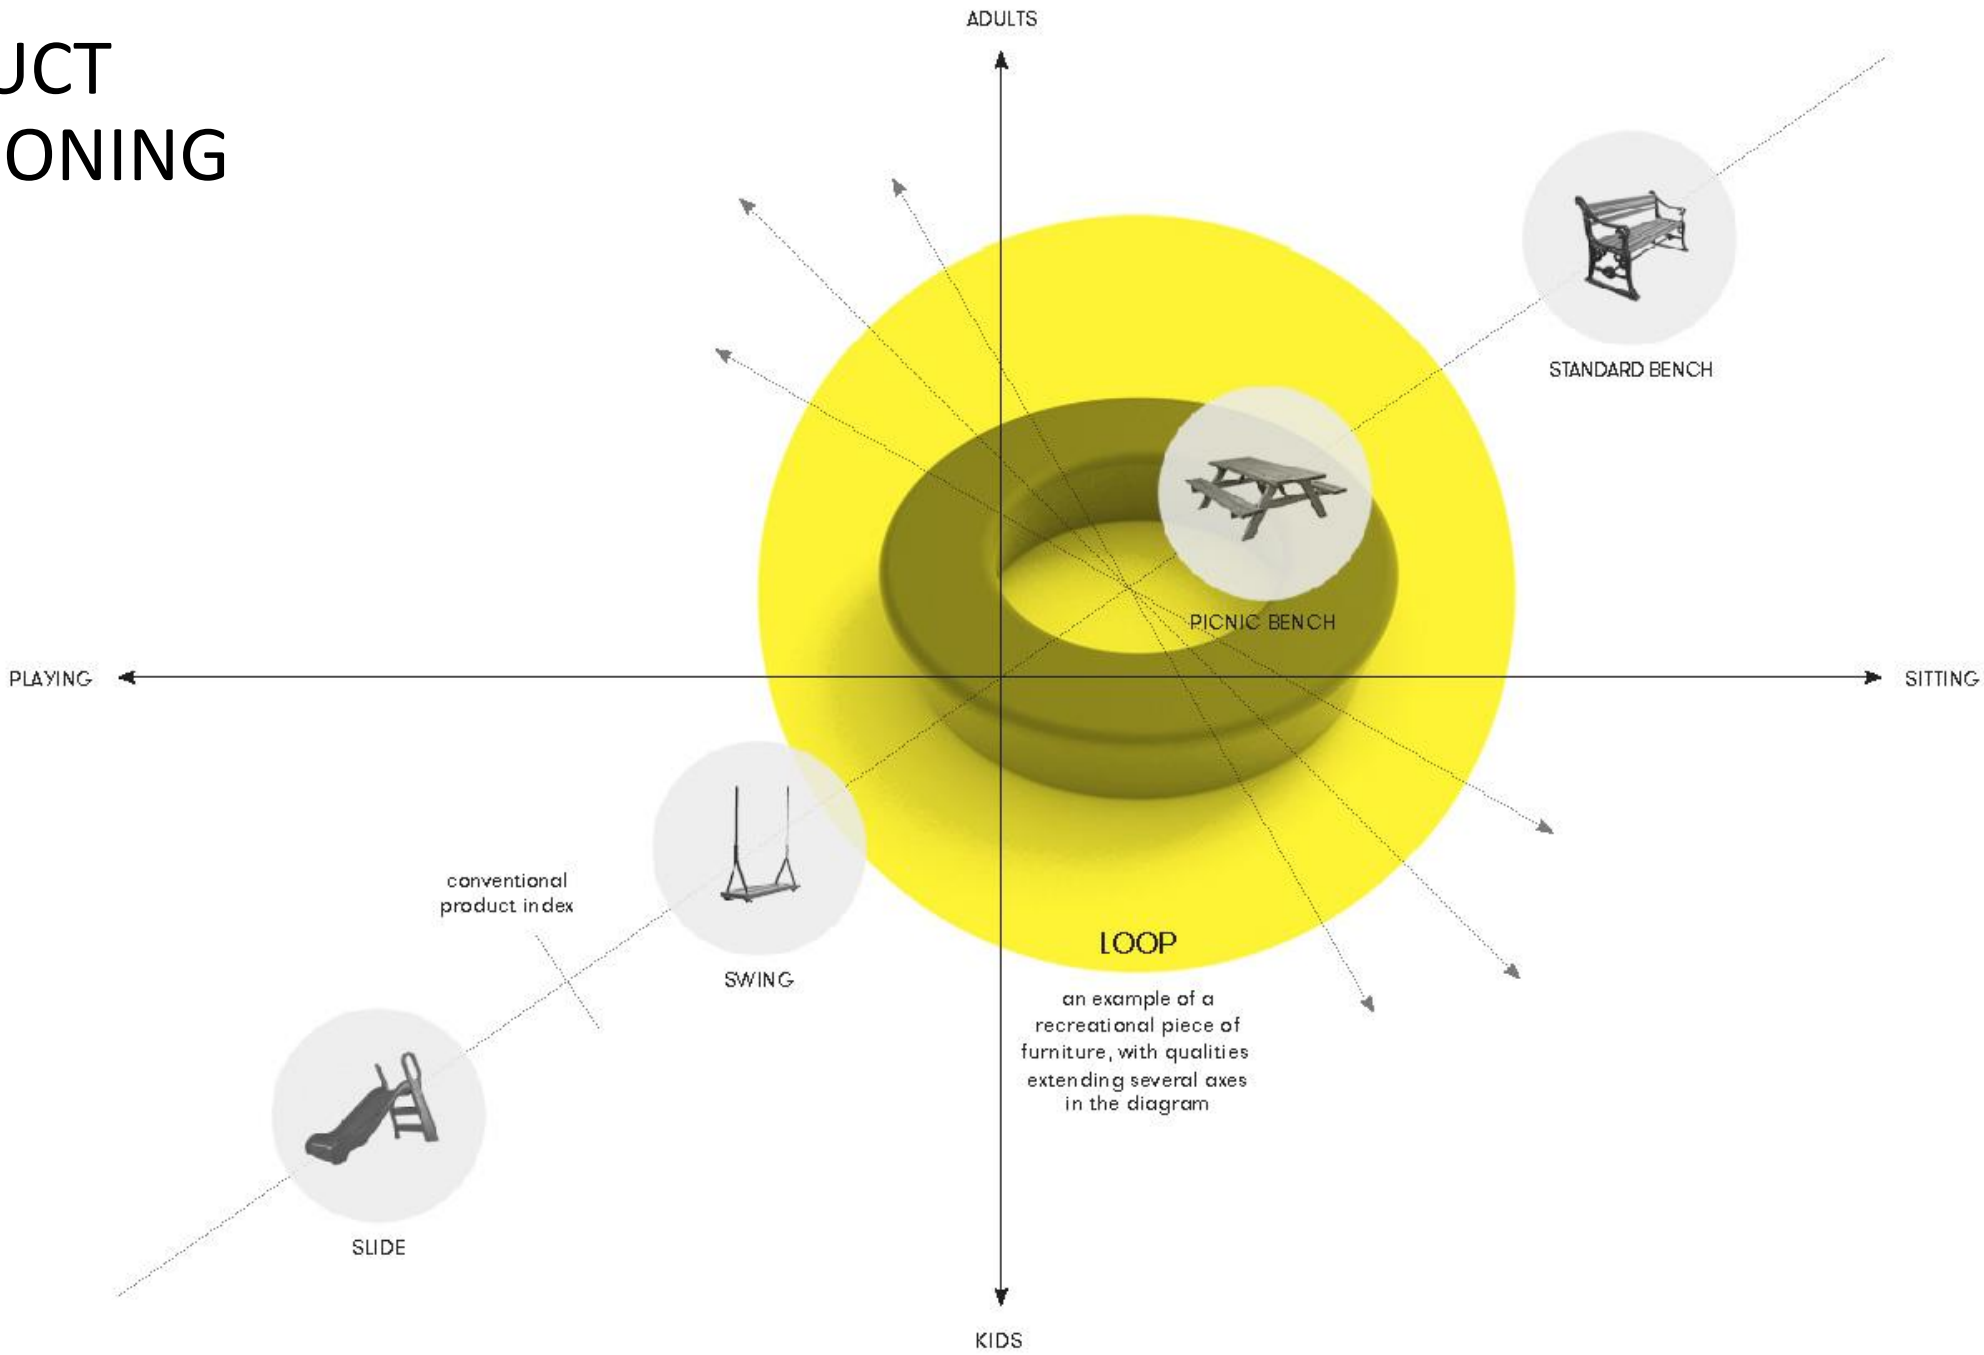

Bespoke project design 25%

Architects and designers working from our brief 50%

Architects and designers contact us with their specific product ideas

25%

PRODUCT POSITIONING

LOOP Family

Designed and made in DK