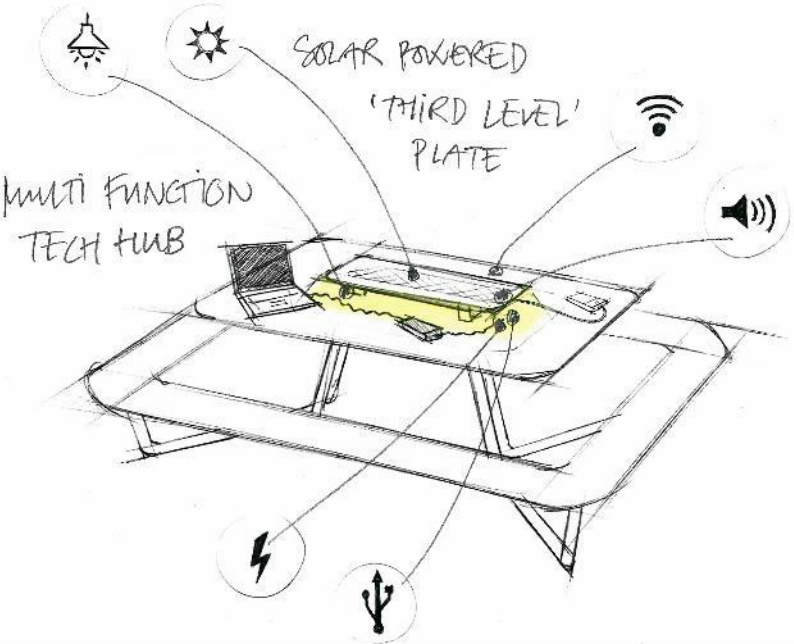

#174

Playfield 1: 10 Loop Line + 4 Loop Corner

Playfield 2: 24 Loop Line + 4 Loop Corner

Playfield 3: 32 Loop Line + 4 Loop Corner

Playfield 4: 40 Loop Line + 4 Loop Corner

BOA
#139

FITSTATION #149

FITSTATION #149

The 16 exercises

SATELLITE
#152

LOOP LIGHT #136

PLATEAU

HPL + hot galvanized frame

Maintenance free

Sociable, seats up to 12

Colours both muted and bright

Urban work space

Danish design

PLATEAU #177

PLATEAU "L" and/or "I"

PLATEAU TECH HUB

Technical attachment

- Bluetooth sound
 - Light
 - USB charger
 - 230V charger
-
- solar driven
 - eventually 230V

STEEL PRODUCTS