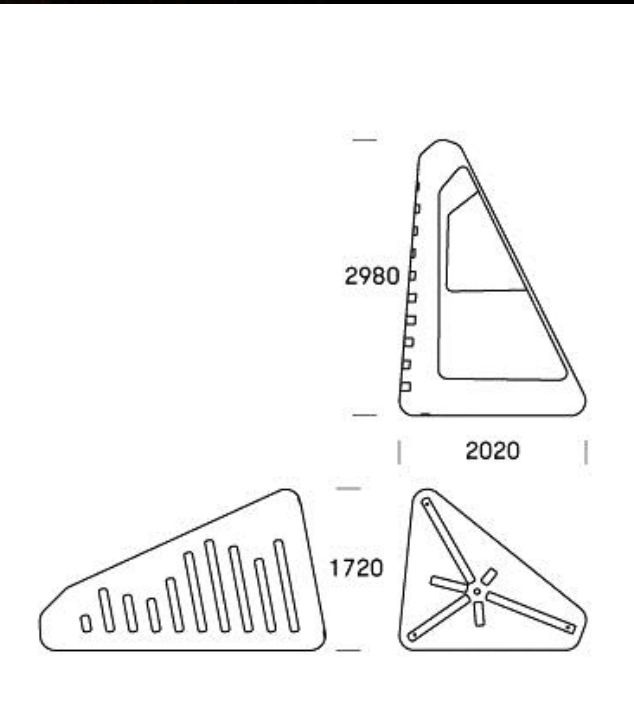

This means they are approved as playground equipment,
go ahead and play crazy...

LOOP #135

HOP OP
#141
HOP OP 500
#157

LOOP CONE:
BACKREST
TABLE
PLANTER
#169

LOOP ARC #137

LOOP CORNER #140

LOOP LINE #140

LOOP PLAYFIELD: LOOP LINE + LOOP CORNER

#174

Playfield 1: 10 Loop Line + 4 Loop Corner

Playfield 2: 24 Loop Line + 4 Loop Corner

Playfield 3: 32 Loop Line + 4 Loop Corner

Playfield 4: 40 Loop Line + 4 Loop Corner

BOA
#139

FITSTATION #149

FITSTATION #149

The 16 exercises

SATELLITE
#152

LOOP LIGHT #136

PLATEAU

HPL + hot galvanized frame

Maintenance free

Sociable, seats up to 12

Colours both muted and bright