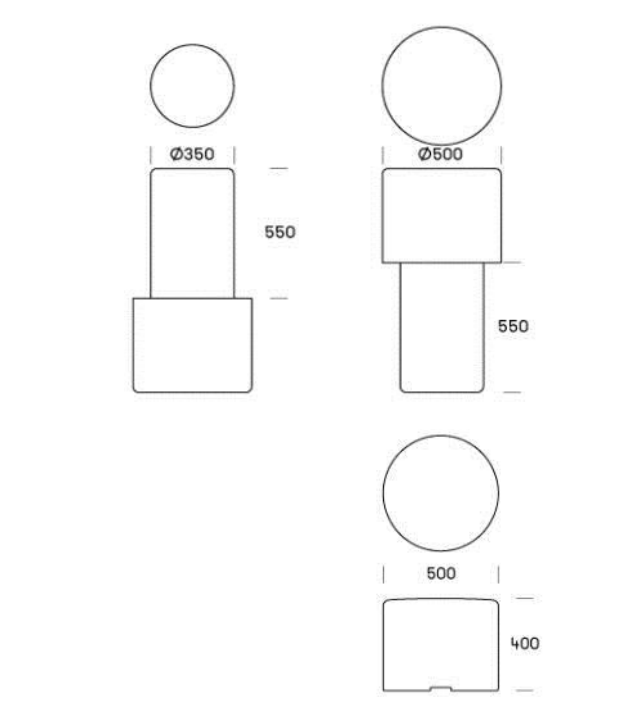

HOP OP
#141
HOP OP 500
#157