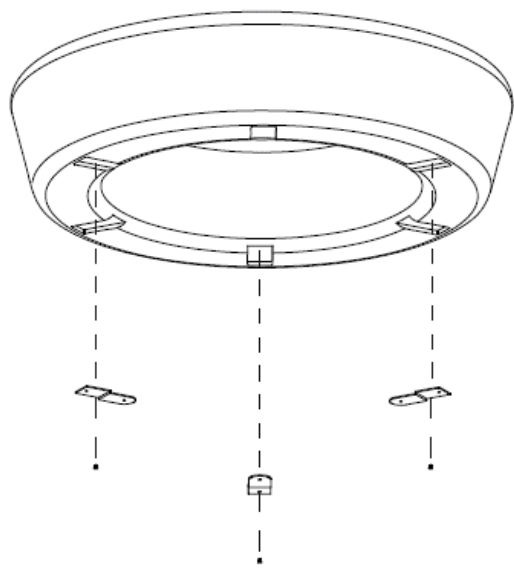

COMBINATIONS

ALL
AGES

ALL
PLACES

LOOP
FAMILY
colours

LOOP FAMILY fixation

BRACKETS (GROUND)

BRACKETS (SURFACE)

Loop (37 kg)
+ 250 kg sand
or
+ 250 liter water